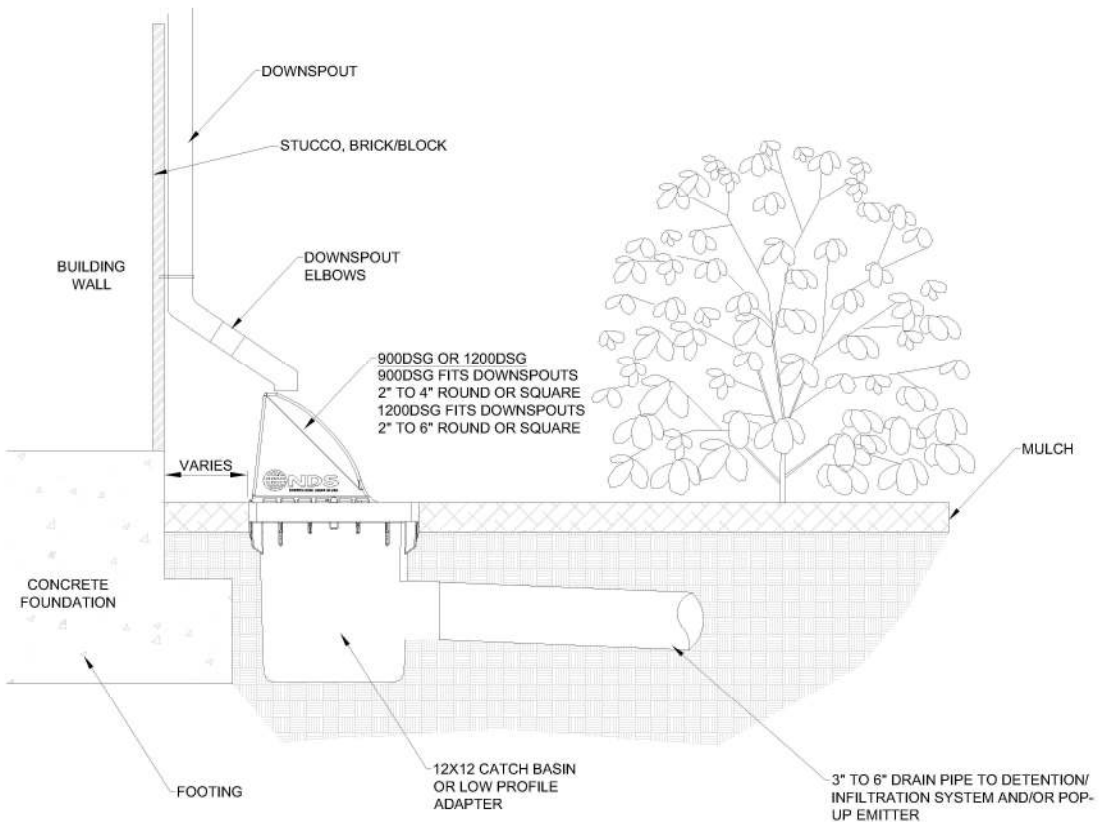

## NDS DOWNSPOUT ADAPTER 900DSG AND 1200DSG INSTALLATION

VERTICAL DOWNSPOUT 2" CLEARANCE

N.T.S.

## NDS DOWNSPOUT ADAPTER 900DSG AND 1200DSG INSTALLATION

DOWNSPOUT WITH ELBOW CONNECTIONS

N.T.S.