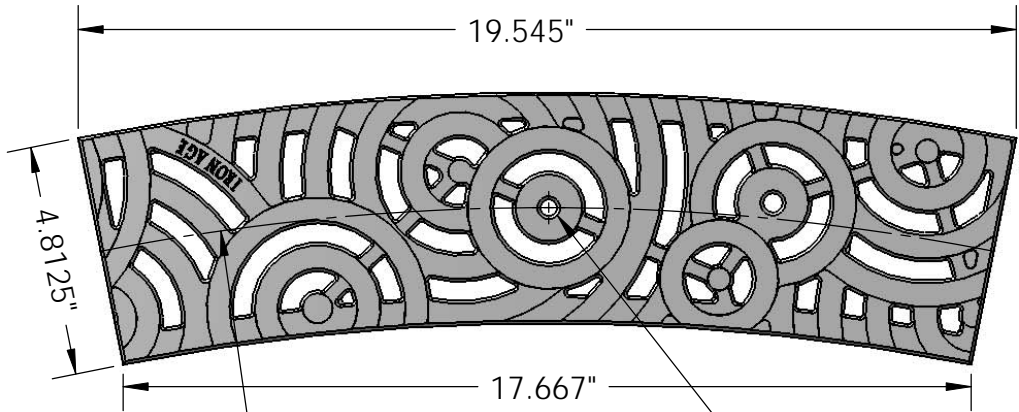

3 castings arrayed
scale 1:6

end view
scale 1:4

top view
scale 1:4

bottom view
scale 1:4

front view
scale 1:4

perspective
scale 1:4

 **IRON AGE** 2104 SW 152nd st #4 TEL 206.276.0925
DESIGNS Burien, WA 98166 FAX 206.257.0318
www.ironagedesigns.com

Oblio trench cover 5"x4'-0" C.L.R.

Drawn by: CD

JOB NO. 100419PC-Wright Park

Date: 7/14/10

DWG. NO. OBL.C.5x4'C.L.R.

Scale: NTS

NOTES:

1. Material: cast Bronze
2. Finish: Natural
3. 1" thick, 16 castings/full circle
4. Due to casting inconsistencies all dimensions are nominal