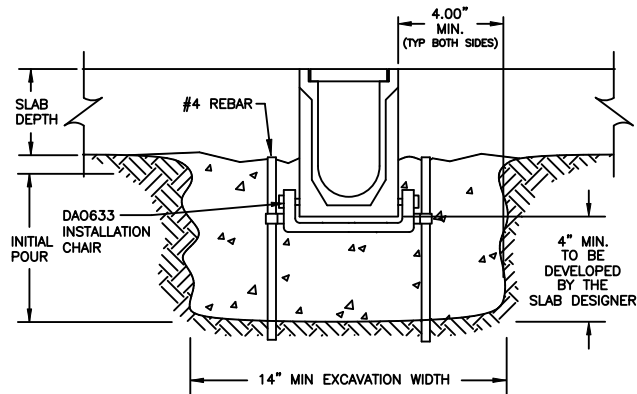

STANDARD CHAIR INSTALLATION

(SECURE CHAIR IN BOTTOM DIMPLES ON THE CHANNELS)