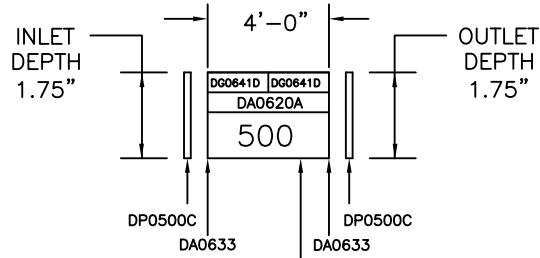

ITEM	PART NO.	DESCRIPTION	QTY.
1	DG0641D	GRATE: DUCTILE IRON SLOTTED 2FT	2
2	DA0542B	LOCKING DEVICE	2
3	DP0500C	END CAP – SOLID	2
4	DA0633	INSTALLATION CHAIR	2
5	DA0620A	CHANNEL EDGE PROTECTOR GALV – 48.00"	1PR
6	DP0500	CHANNEL NEUTRAL POLYCAST 500 – 48.00"	1
7	LIT-PC8	INSTALLATION MANUAL	1

BOTTOM OUTLET  
(BY CUSTOMER)

DRILL SIZE 3.50" FOR 3.0" SCH 40 & 80 PVC  
 DRILL SIZE 4.25" FOR 4.0" SCR-35 SEWER & DRAIN  
 DRILL SIZE 4.50" FOR 4.0" SCH 40 & 80 PVC

CUSTOMER APPROVAL

DATE: \_\_\_\_\_

NAME: \_\_\_\_\_

REV	DESCRIPTION	BY	DATE

TRENCH DRAIN SYSTEMS  
PO BOX 377  
FREMONT, OH 43420  
610-638-1221

DRAWN: CJP

CHECKED: \_\_\_\_\_

DESCRIPTION  
POLYCAST 500  
SYSTEM LENGTH; 4FT  
GV EDGING – DG0641D GRATE

DWG. NO.  
PCK5-DG0641D-GE-04