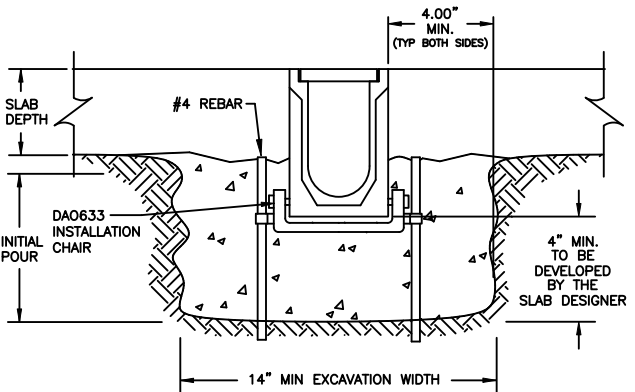

STANDARD CHAIR INSTALLATION

(SECURE CHAIR IN BOTTOM DIMPLES ON THE CHANNELS)