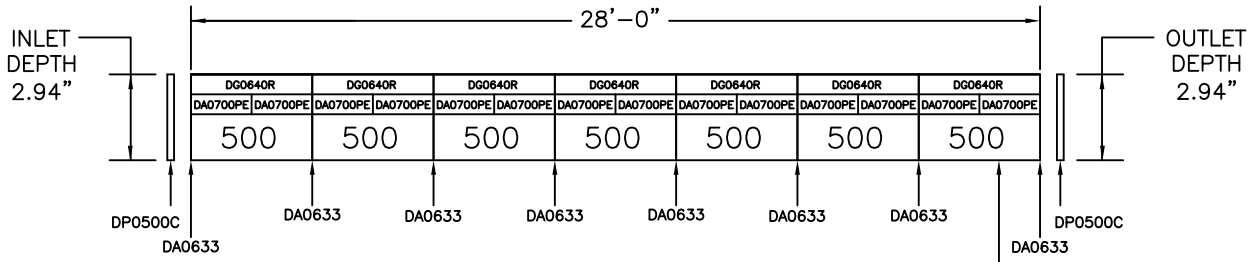

ITEM	PART NO.	DESCRIPTION	QTY.
1	DG0640R	GRATE: GALVANIZED SLOTTED REINFORCED 4FT	7
2	DA0542BH	LOCKING DEVICE	14
3	DP0500C	END CAP – SOLID	2
4	DA0633	INSTALLATION CHAIR	8
5	DA0700PE	FRAME 700 SERIES HDPE 2FT	14
6	DP0500	CHANNEL NEUTRAL POLYCAST 500 – 48.00"	7
7	LIT-PC8	INSTALLATION MANUAL	1

BOTTOM OUTLET  
(BY CUSTOMER)

DRILL SIZE 3.50" FOR 3.0" SCH 40 & 80 PVC  
 DRILL SIZE 4.25" FOR 4.0" SCR-35 SEWER & DRAIN  
 DRILL SIZE 4.50" FOR 4.0" SCH 40 & 80 PVC

CUSTOMER APPROVAL

DATE: \_\_\_\_\_

NAME: \_\_\_\_\_

DRAWN: CJP	DATE: 6.13.19
CHECKED:	
DESCRIPTION POLYCAST 500 SYSTEM LENGTH; 28FT PE FRAME – DG0640R GRATE	
DWG. NO. PCK5-DG0640R-PF-28	
DO NOT SCALE DRAWING	WEIGHT: 366#
	SHEET 1 OF 1

PROPRIETARY AND CONFIDENTIAL; THE INFORMATION CONTAINED IN THIS DRAWING IS THE SOLE PROPERTY OF TDS. ANY REPRODUCTION IN PART OR WHOLE WITHOUT THE WRITTEN PERMISSION OF TDS IS PROHIBITED.