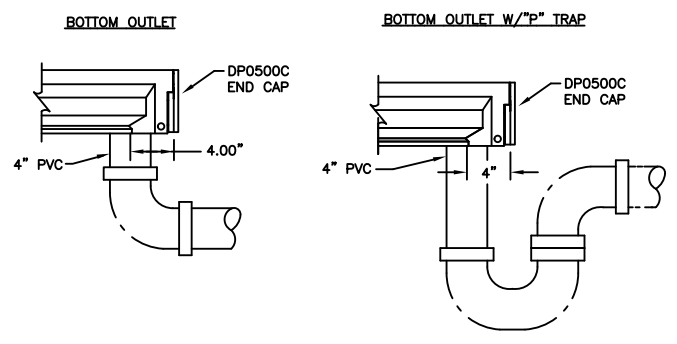

**STANDARD CHAIR INSTALLATION**

(SECURE CHAIR IN BOTTOM DIMPLES ON THE CHANNELS)

**CHANNEL OUTLET DETAILS**

(ALL END CAPS ARE TO BE SECURED WITH AN ADHESIVE)

REV	DESCRIPTION	BY	DATE

TRENCH DRAIN SYSTEMS  
 PO BOX 377  
 FREMONT, OH 43420  
 610-638-1221