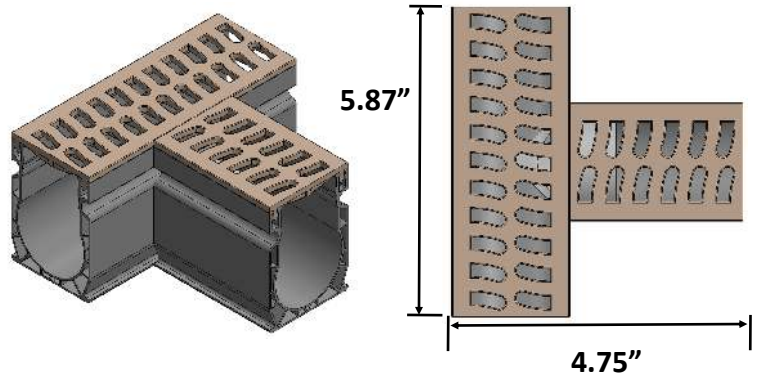

SLIM CHANNEL FABRICATED FITTINGS

Channel Material: Black PVC with UV inhibitors
Grate Material: Polypropylene with UV inhibitors

Part #: 9371 (White), 9372 (Gray), 9373 (Sand)
Weight: 0.41 lbs

Part #: 9301 (White), 9302 (Gray), 9303 (Sand)
Weight: 0.29 lbs

Part #: 9381 (White), 9382 (Gray), 9383 (Sand)
Weight: 0.35 lbs

PEDESTRIAN LOAD ONLY

ADA Compliant/Heel-proof