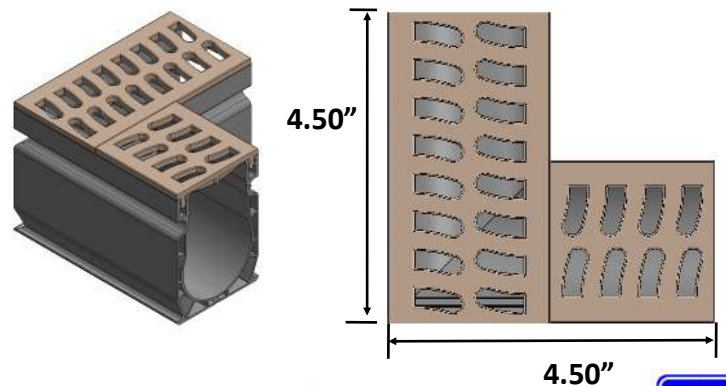

SLIM CHANNEL FABRICATED FITTINGS

Channel Material: Black PVC with UV inhibitors
Grate Material: Polypropylene with UV inhibitors

Part #: 9371 (White), 9372 (Gray), 9373 (Sand)
Weight: 0.41 lbs

Part #: 9301 (White), 9302 (Gray), 9303 (Sand)
Weight: 0.29 lbs

Part #: 9381 (White), 9382 (Gray), 9383 (Sand)
Weight: 0.35 lbs

PEDESTRIAN LOAD ONLY

ADA Compliant/Heel-proof