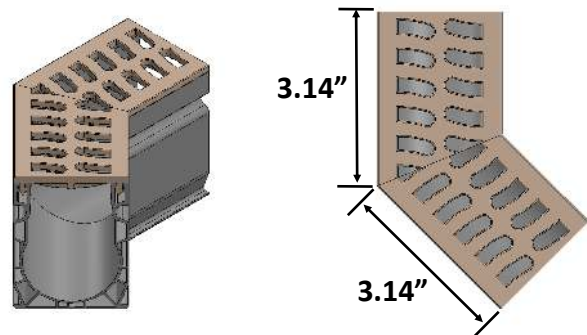

SLIM CHANNEL FABRICATED FITTINGS

Channel Material: Black PVC with UV inhibitors
Grate Material: Polypropylene with UV inhibitors

Part #: 9371 (White), 9372 (Gray), 9373 (Sand)
Weight: 0.41 lbs

Part #: 9301 (White), 9302 (Gray), 9303 (Sand)
Weight: 0.29 lbs

Part #: 9381 (White), 9382 (Gray), 9383 (Sand)
Weight: 0.35 lbs

PEDESTRIAN LOAD ONLY

ADA Compliant/Heel-proof