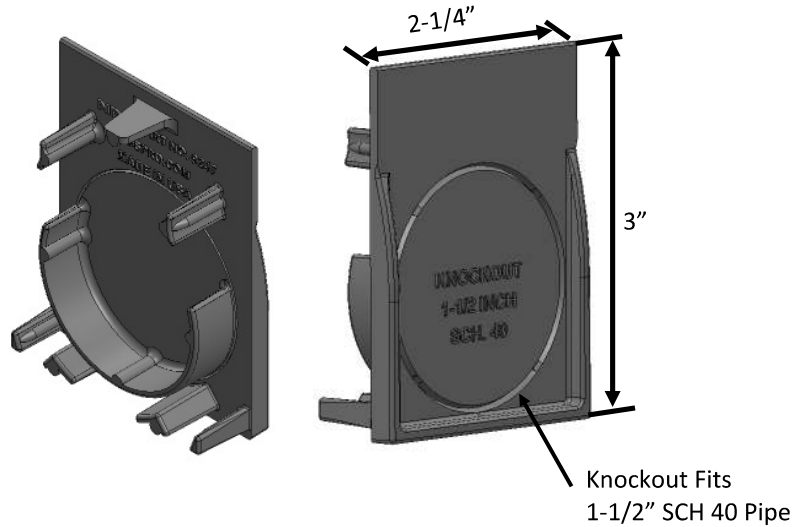

## NDS SLIM CHANNEL ACCESSORIES

Part #: 9247—End Cap / End Outlet  
 Material: PVC  
 Color: Black with UV inhibitors  
 Weight: 0.04 lbs / linear foot  
 Fits: 1-1/2" Sch 40 pipe

Part #: 9248—Coupling  
 Material: PVC  
 Color: Black with UV inhibitors  
 Weight: 0.08 lbs

Part #: 9250—Bottom Outlet  
 Material: PVC  
 Color: Black with UV inhibitors  
 Weight: 0.04 lbs  
 Fits: 1-1/2" Schedule 40 pipe

Part #: 9270—Anchor Clip  
 Material: PVC  
 Color: Black with UV inhibitors  
 Weight: 0.04 lb  
 Fits: #3 rebar, 80d nails, or landscape nails