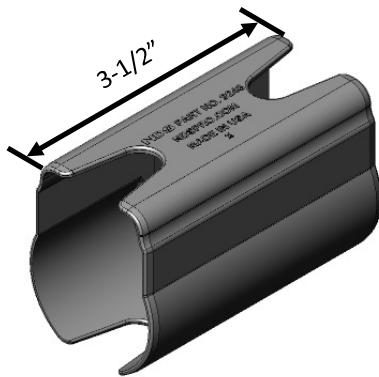

## NDS SLIM CHANNEL ACCESSORIES

Part #: 9247—End Cap / End Outlet  
 Material: PVC  
 Color: Black with UV inhibitors  
 Weight: 0.04 lbs / linear foot  
 Fits: 1-1/2" Sch 40 pipe

Part #: 9248—Coupling  
 Material: PVC  
 Color: Black with UV inhibitors  
 Weight: 0.08 lbs

Part #: 9250—Bottom Outlet  
 Material: PVC  
 Color: Black with UV inhibitors  
 Weight: 0.04 lbs  
 Fits: 1-1/2" Schedule 40 pipe

Part #: 9270—Anchor Clip  
 Material: PVC  
 Color: Black with UV inhibitors  
 Weight: 0.04 lb  
 Fits: #3 rebar, 80d nails, or landscape nails