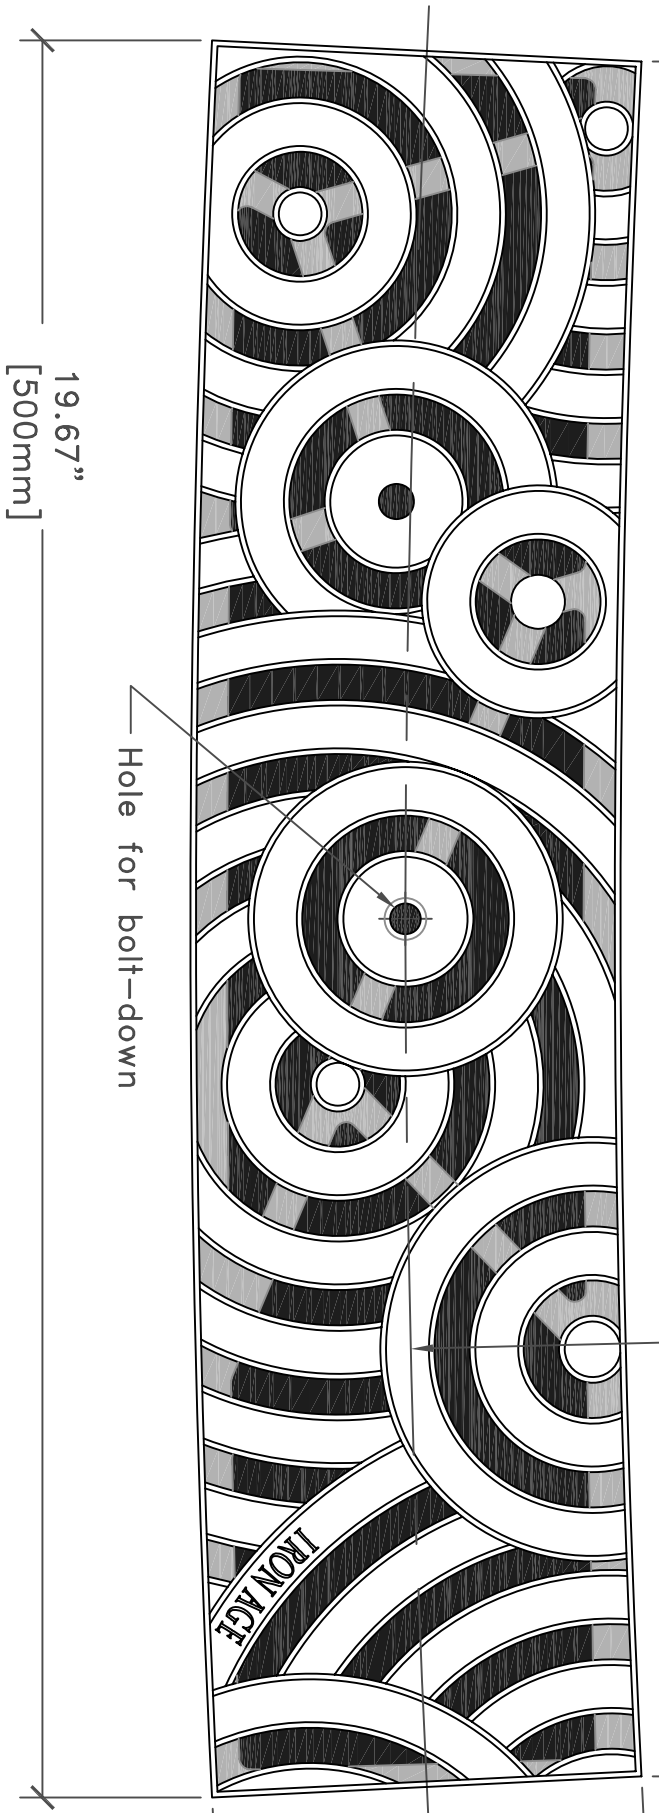

3 GRATES ARRAYED

TOP

19.19"
[488mm]

R16'-6" C.L. Rad.

Hole for bolt-down

4.81"
[122mm]

**IRON AGE
DESIGNS**

2104 SW 152nd st #4 TEL 206.276.0925
Burien, WA 98166 FAX 206.257.0318
www.ironagedesigns.com

Radiused Oblio 5"

c.l.r. 16'-6"

drawing no. C-0707.07

drawn by: CD
scale: NTS
date: 06/14/07

NOTES:

1. Material: cast iron
2. Natural finish
3. Total thickness: 3/4"
4. Fits trench frame by Iron Age Designs
5. No openings greater than 1/2"
6. Free Drain Area = 23%
7. Due to casting inconsistencies, all dimensions are nominal.