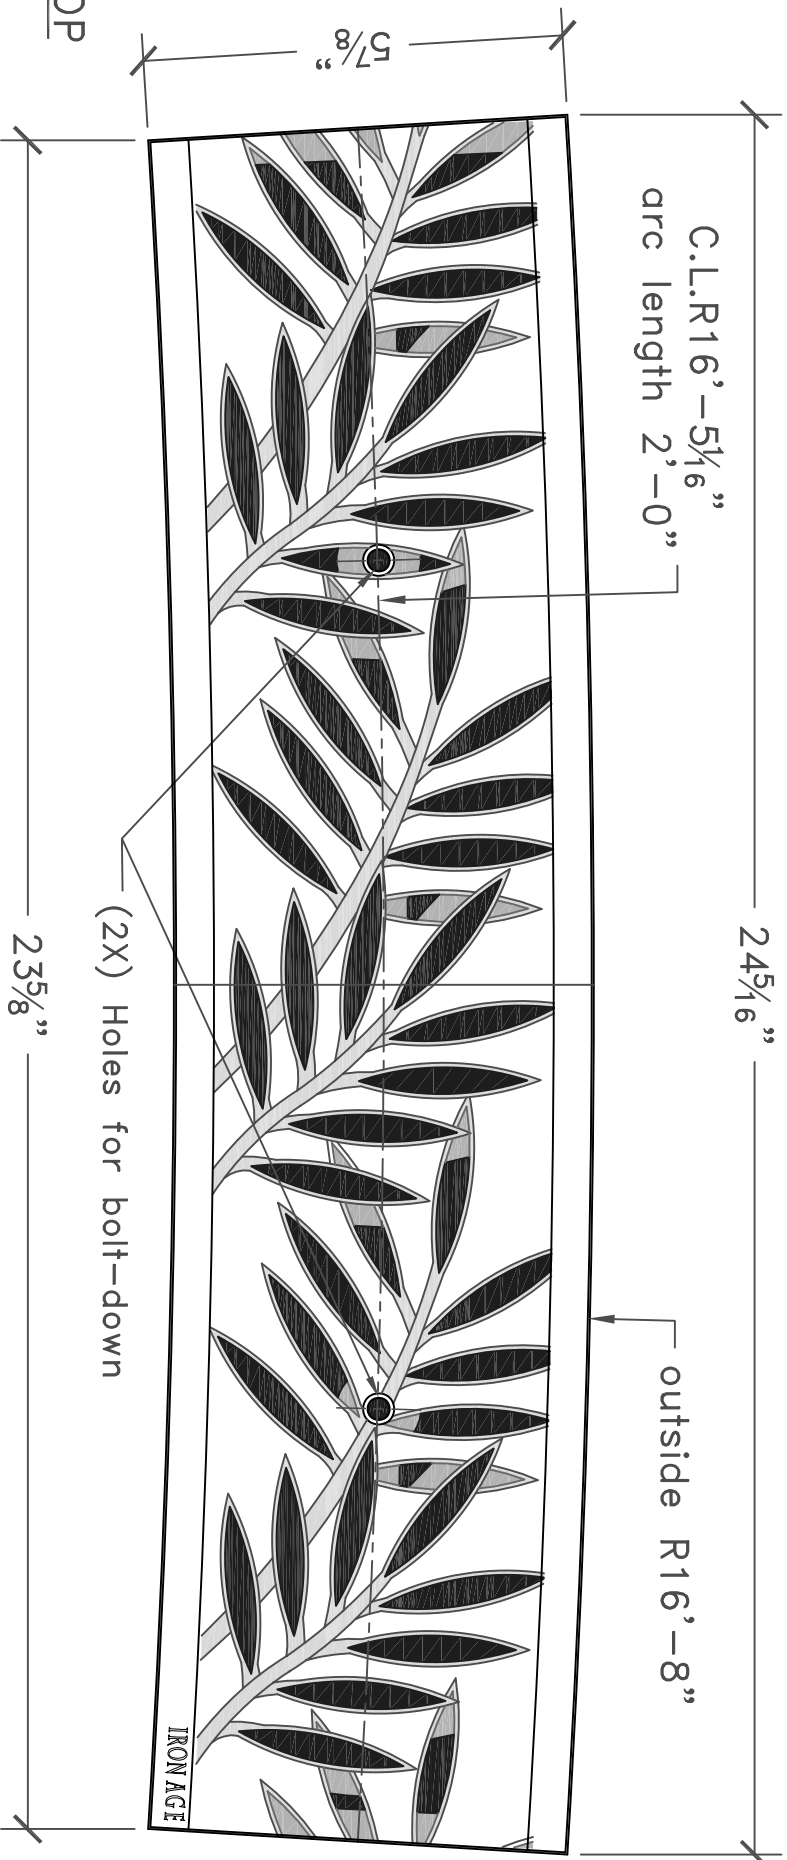

3 GRATES ARRAYED

IRON AGE
DESIGNS

2104 SW 152nd st #4 TEL 206.276.0925
Burien, WA 98166 FAX 206.257.0318
www.ironagedesigns.com

Locust 6" trench cover O.R. 16'-8"

job no. 080922MK
drawing no. LOC.C.06x16'8"clr

drawn by: CD
scale: NTS
date: 10/19/08

NOTES:

1. Material: cast iron
2. Natural finish
3. Total thickness: 3/4"
4. Fits frame
5. No openings greater than 1/2"
6. Free Drain Area = 15%
7. Due to casting inconsistencies, all dimensions are nominal.