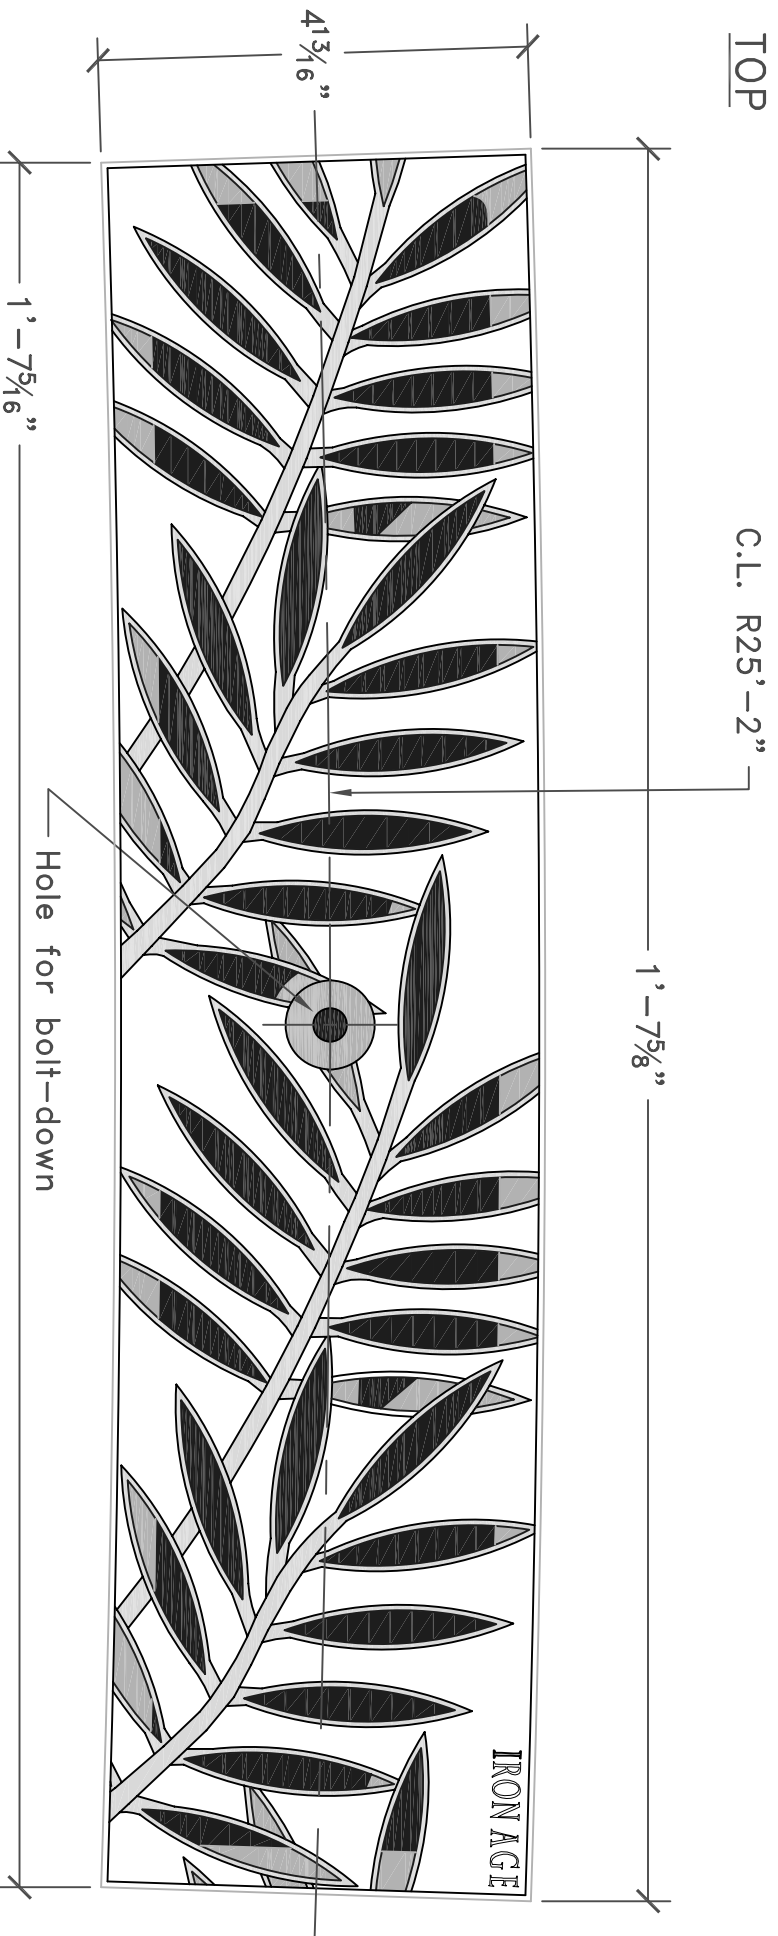

3 GRATES ARRAYED

IRON AGE
DESIGNS

2104 SW 152nd st #4 TEL 206.276.0925
Burien, WA 98166 FAX 206.257.0318
www.ironagedesigns.com

Locust 5" trench cover

C.L.R. 25'-2"
drawing no. C-0709.2

drawn by: CD
scale: NTS
date: 06/21/07

NOTES:

1. Material: cast iron
2. Natural finish
3. Total thickness: 1"
4. Fits custom frame manufactured by: Iron Age™
5. No openings greater than 1/2"
6. Free Drain Area = 19%
7. Due to casting inconsistencies, all dimensions are nominal.