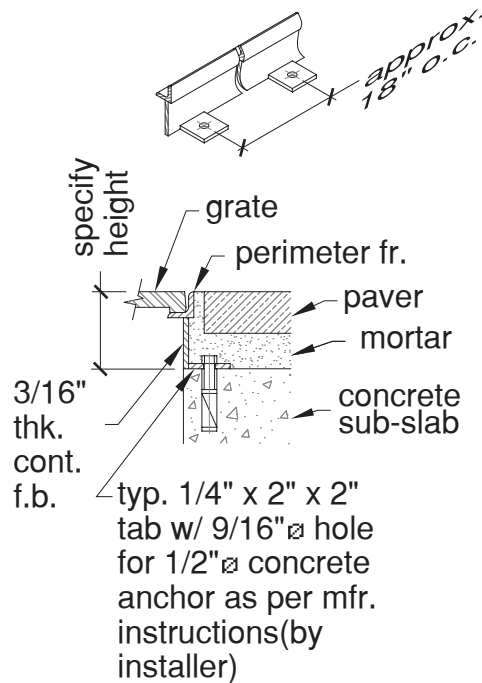

"SOC"
**STAND-OFF
RETRO CONTINUOUS**
used with pavers,
continuous skirt

**IRON AGE
DESIGNS**

2104 SW 152nd st #4 TEL 206.276.0925
Burien WA 98166 FAX 206.257.0318
WWW.ironagegrates.com