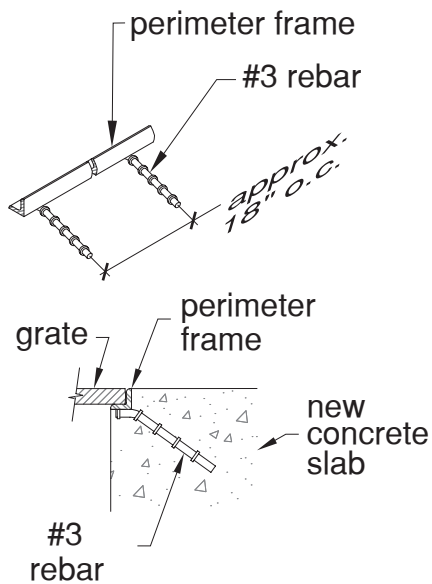

Frame Types

"E"
EMBED
used with new
surround slabs

"R"
RETRO TAB
used with existing
surround slabs

"IR"
INVERTED RETRO TAB
used with existing
surround slabs

"SOE"
STAND-OFF EMBED
used with pavers,
sand setting bed