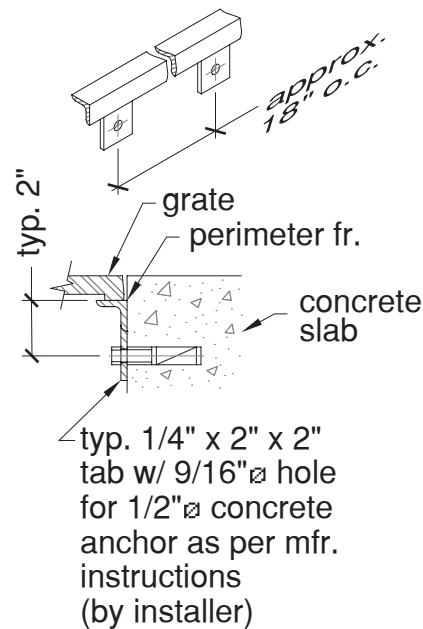

Frame Types

"E"
EMBED
used with new
surround slabs

"R"
RETRO TAB
used with existing
surround slabs

"IR"
INVERTED RETRO TAB
used with existing
surround slabs

"SOE"
STAND-OFF EMBED
used with pavers,
sand setting bed