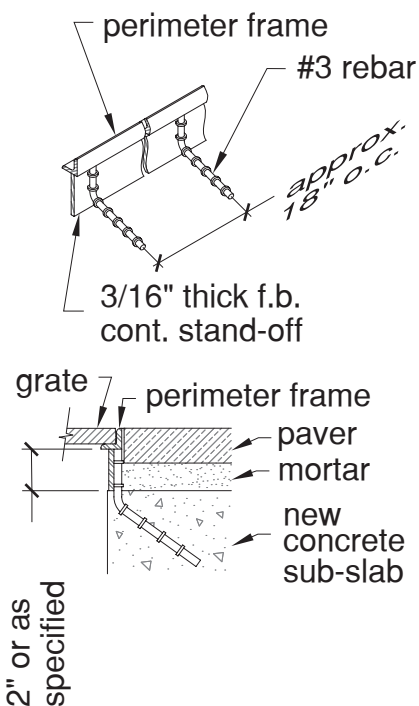

Frame Types

"E"
EMBED
used with new
surround slabs

"R"
RETRO TAB
used with existing
surround slabs

"IR"
INVERTED RETRO TAB
used with existing
surround slabs

"SOE"
STAND-OFF EMBED
used with pavers,
sand setting bed