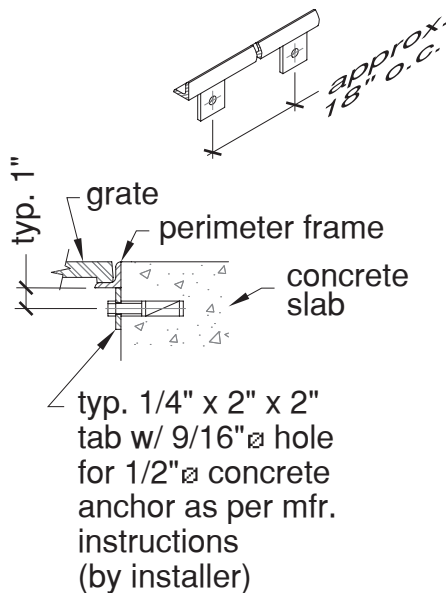

Frame Types

"E"
EMBED
used with new
surround slabs

"R"
RETRO TAB
used with existing
surround slabs

"IR"
INVERTED RETRO TAB
used with existing
surround slabs

"SOE"
STAND-OFF EMBED
used with pavers,
sand setting bed