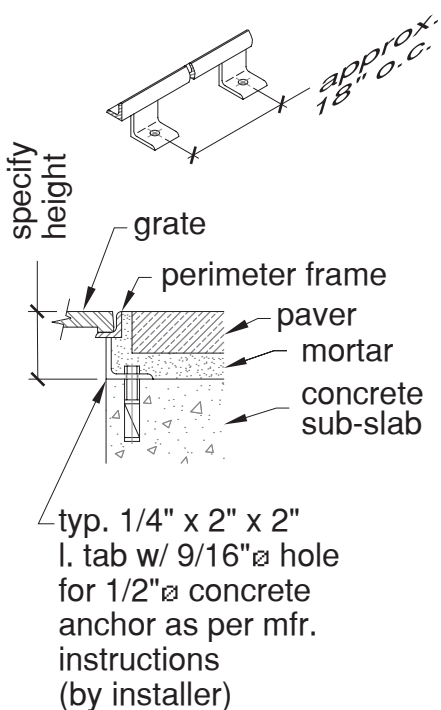

Frame Types

"E"
EMBED
used with new
surround slabs

"R"
RETRO TAB
used with existing
surround slabs

"IR"
INVERTED RETRO TAB
used with existing
surround slabs

"SOE"
STAND-OFF EMBED
used with pavers,
sand setting bed