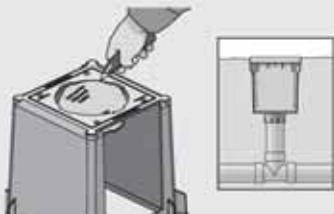

# 1200NGB™ Next Generation Catch Basin

The 1200NGB™ Next Generation Catch Basin from NDS is a 12"x 12" catch basin that has unique inlet/outlets with three adjustable positions. The basin can accept pipe at various elevations and sizes using universal outlet adapters to accommodate the job's needs. The inlet/outlet Slides are connected after the inlet/outlet elevation is chosen. The NGB allows for greater flexibility during drainage installations, saving time and money.

## 1245 Offset Universal Outlet: Further Flexibility

Maximize inlet/outlet adjustability in 3/4" increments by using the Offset Universal Outlet, part number 1245. The 1200NGB with Offset Adapter offers 9 outlet height options.

**1200NGB**

**1245 Offset  
Universal Outlet**

**Nine Outlet  
Height Options**

### BOTTOM FEATURES TO ELIMINATE STANDING WATER

**Bottom Cut out for  
Universal Outlet**

**1/2" Drain Holes**

**No bottom Option**