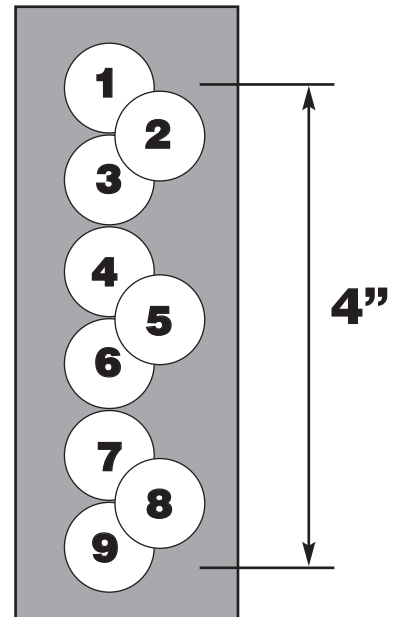

# 1200NGB™ Next Generation Catch Basin

The 1200NGB™ Next Generation Catch Basin from NDS is a 12"x 12" catch basin that has unique inlet/outlets with three adjustable positions. The basin can accept pipe at various elevations and sizes using universal outlet adapters to accommodate the job's needs. The inlet/outlet Slides are connected after the inlet/outlet elevation is chosen. The NGB allows for greater flexibility during drainage installations, saving time and money.

## 1245 Offset Universal Outlet: Further Flexibility

Maximize inlet/outlet adjustability in 3/4" increments by using the Offset Universal Outlet, part number 1245. The 1200NGB with Offset Adapter offers 9 outlet height options.

**1200NGB**

**1245 Offset  
Universal Outlet**

**Nine Outlet  
Height Options**