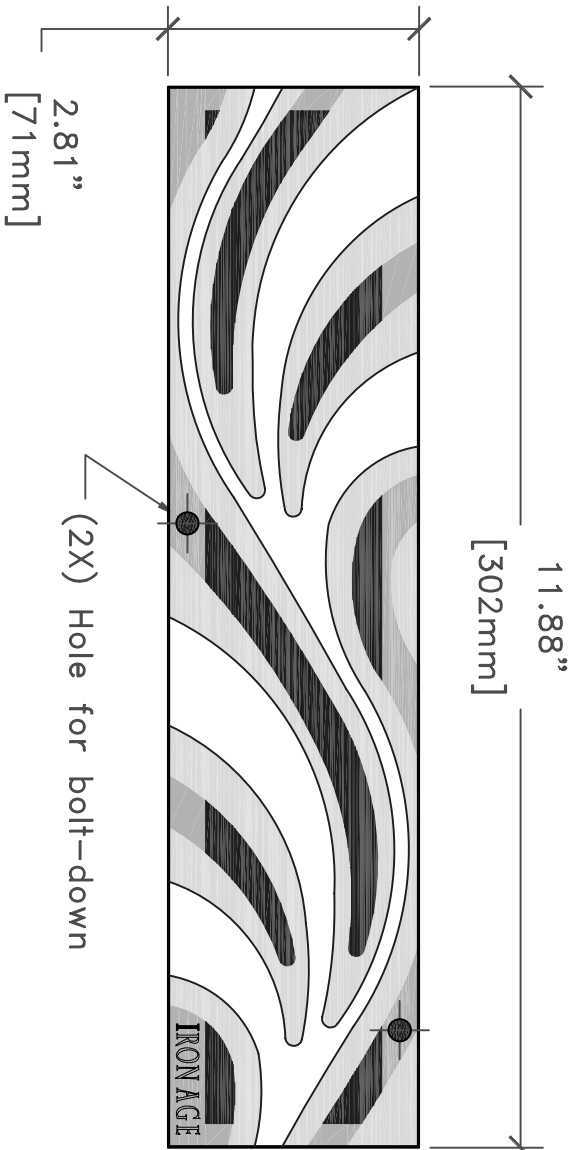

5 GRATES ARRAYED

TOP

IRON AGE
DESIGNS

6242 S. VERDE ST
TACOMA, WA 98409
TEL 206.276.0925
FAX 206.257.0318
WWW.IRONAGE-ONLINE.COM

Minnione 3"
drawing no. MIN.N.03052-c

drawn by: CD
scale: NTS
date: 08/02/06

NOTES:

1. Material: cast iron
2. Natural finish
3. Total thickness: 1/4"
4. Fits drain channels
5. No openings greater than 3/8"
6. Free Drain Area = 17%
7. Due to casting inconsistencies, all dimensions are nominal.