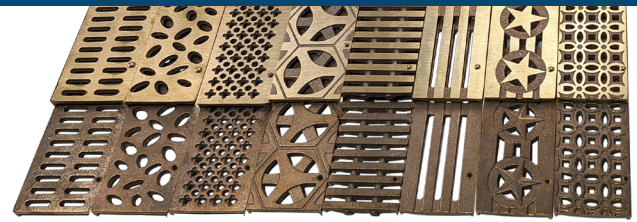

If your project involves a longer run or includes tees, corners or grate styles that are not shown, our experts will guide you to the best options and provide a cost-saving quote.

Stainless steel, Bronze, and Ductile Iron grates shown are part of the exclusive TDS Bronze Age Grates product line.

Grating Options

Stainless Steel

Slot

Square Deco

Cathedral

Foam

Perforated

Natural Bronze / Brushed