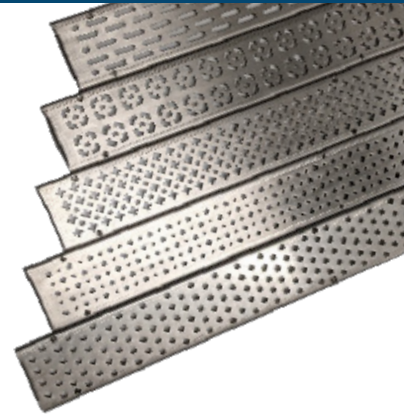

- Durable and lightweight polyolefin parts
- Connects easily to sewer drain or SCH 40 pipe and fittings
- Preassembled sections include a coupler, endcap and outlet*
- Flanged bottom provides straight installation and prevents floating

If your project involves a longer run or includes tees, corners or grate styles that are not shown, our experts will guide you to the best options and provide a cost-saving quote.

Stainless steel, Bronze, and Ductile Iron grates shown are part of the exclusive TDS Bronze Age Grates product line.

Grating Options

Stainless Steel

Slot

Square Deco

Cathedral

Foam

Perforated

Natural Bronze / Brushed