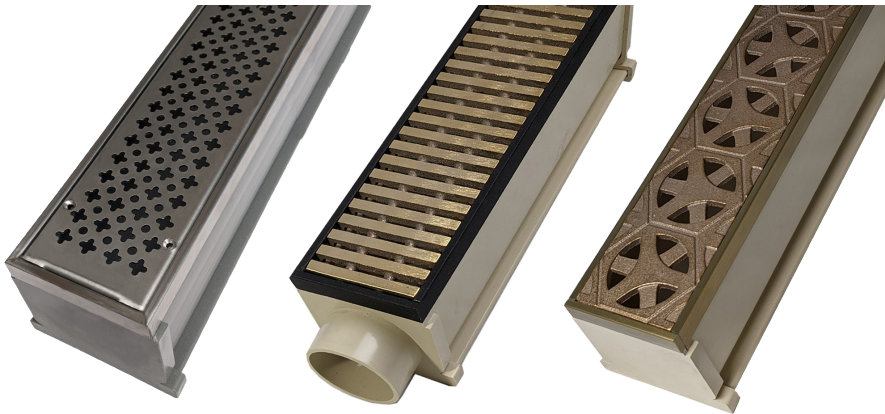

- Durable and lightweight polyolefin parts
- Connects easily to sewer drain or SCH 40 pipe and fittings
- Preassembled sections include a coupler, endcap and outlet*
- Flanged bottom provides straight installation and prevents floating

** Due to shipping limitations, kits over 6' in length require minimal assembly*

Grate, edging and channel options with over 100 combinations

Channel Color

Sand • Gray

Edging

Stainless • Oil Rubbed Bronze • Bronze

Pre-installed outlet, coupler(s) and endcap are included.
Side and bottom outlet options available.

MAX Mini™ systems are offered as preassembled kits in nominal lengths of 3', 6', 12', 18' or 24'. Systems over 6' require minimal assembly due to shipping limits.

If your project involves a longer run or includes tees, corners or grate styles that are not shown, our experts will guide you to the best options and provide a cost-saving quote.

Stainless steel, Bronze, and Ductile Iron grates shown are part of the exclusive TDS Bronze Age Grates product line.