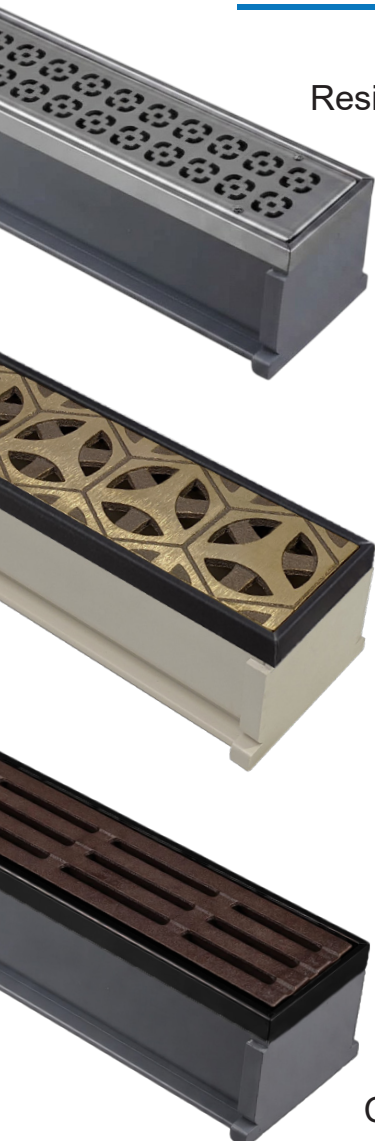

Features

- Metal Edging
- Sand or Gray Channel
- Decorative Grating Options
- Engineered to Project
- Competitive Pricing

Edge Options

- Stainless Steel
- Bronze Veneer
- Oil Rubbed Bronze

Easy Installation

- Durable and lightweight polyolefin parts
- Connects easily to sewer drain or SCH 40 pipe and fittings
- Preassembled sections include a coupler, endcap and outlet*
- Flanged bottom provides straight installation and prevents floating

** Due to shipping limitations, kits over 6' in length require minimal assembly*

Grate, edging and channel options with over 100 combinations

Channel Color

Sand • Gray

Edging

Stainless • Oil Rubbed Bronze • Bronze

If your project involves a longer run or includes tees, corners or grate styles that are not shown, our experts will guide you to the best options and provide a cost-saving quote.

Stainless steel, Bronze, and Ductile Iron grates shown are part of the exclusive TDS Bronze Age Grates product line.